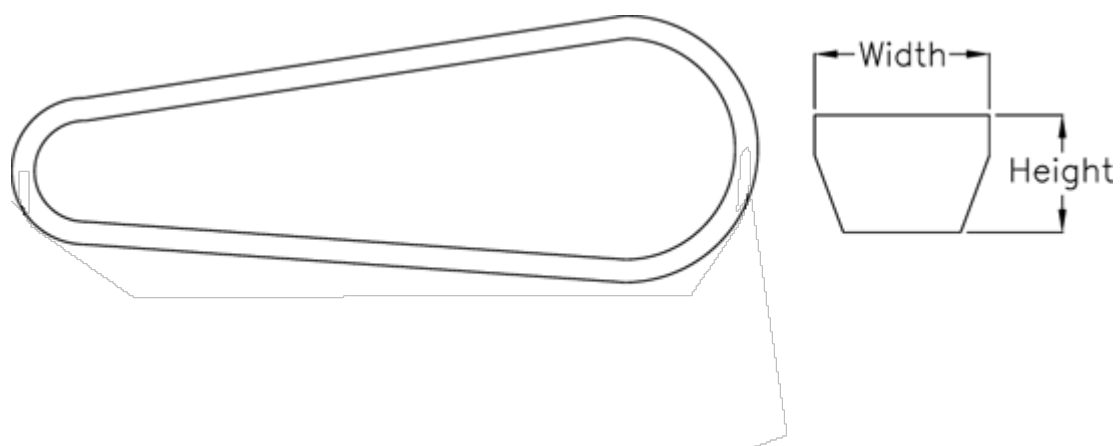

# Data Sheet

Article number: 601962560932

Description: Gates V-belt SPA 932 Ld 932  
DELTA NARROW

## Measures

---

Datum length	= 932
Height	= 10
Width	= 13